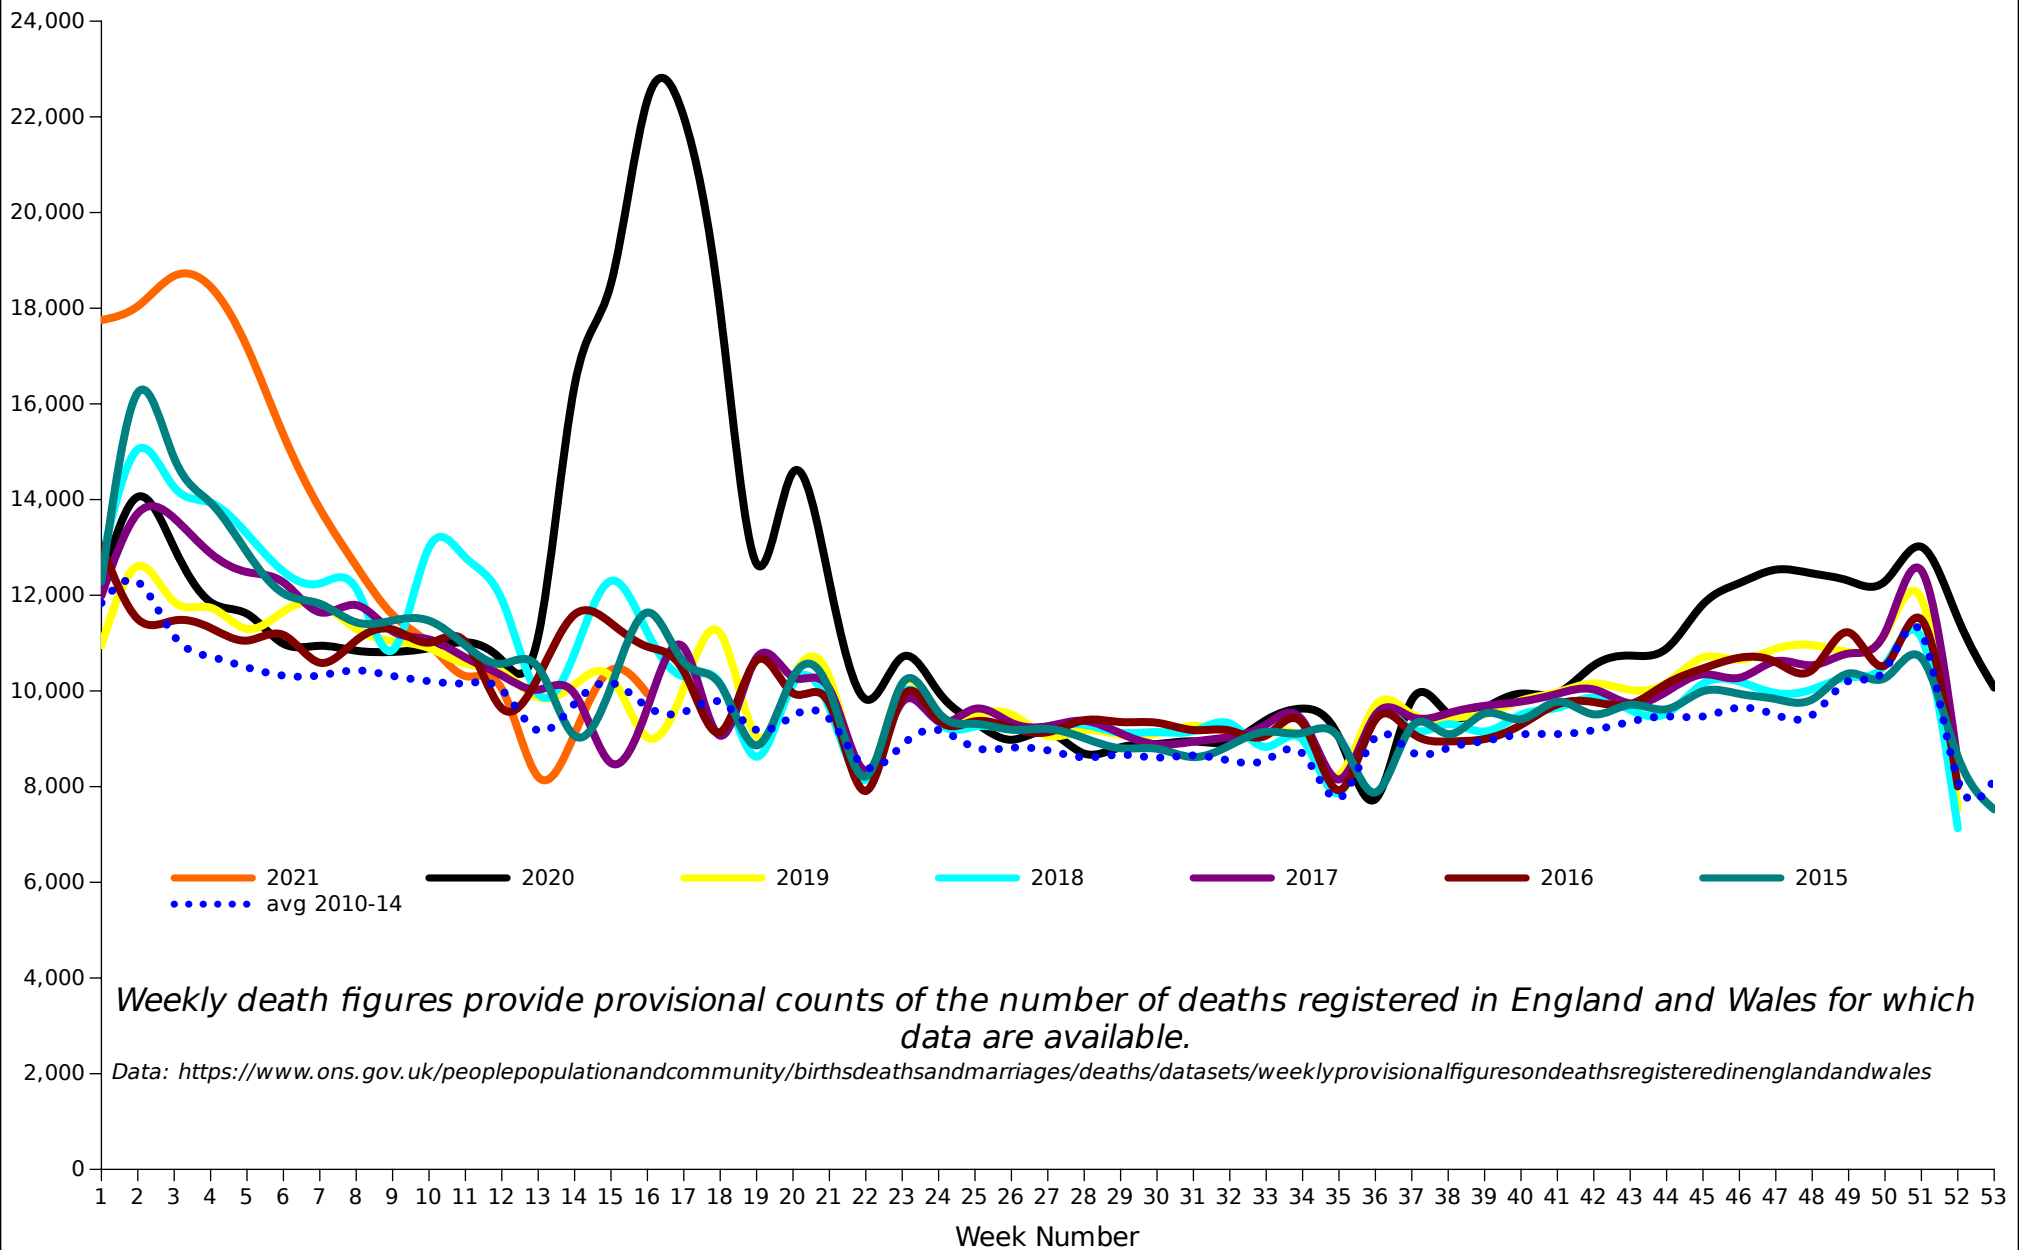

Weekly provisional figures on deaths registered in England and Wales 2010-2021 [week 16]

Weekly death figures provide provisional counts of the number of deaths registered in England and Wales for which data are available.

Data: <https://www.ons.gov.uk/peoplepopulationandcommunity/birthsdeathsandmarriages/deaths/datasets/weeklyprovisionalfiguresondeathsregisteredinenglandandwales>